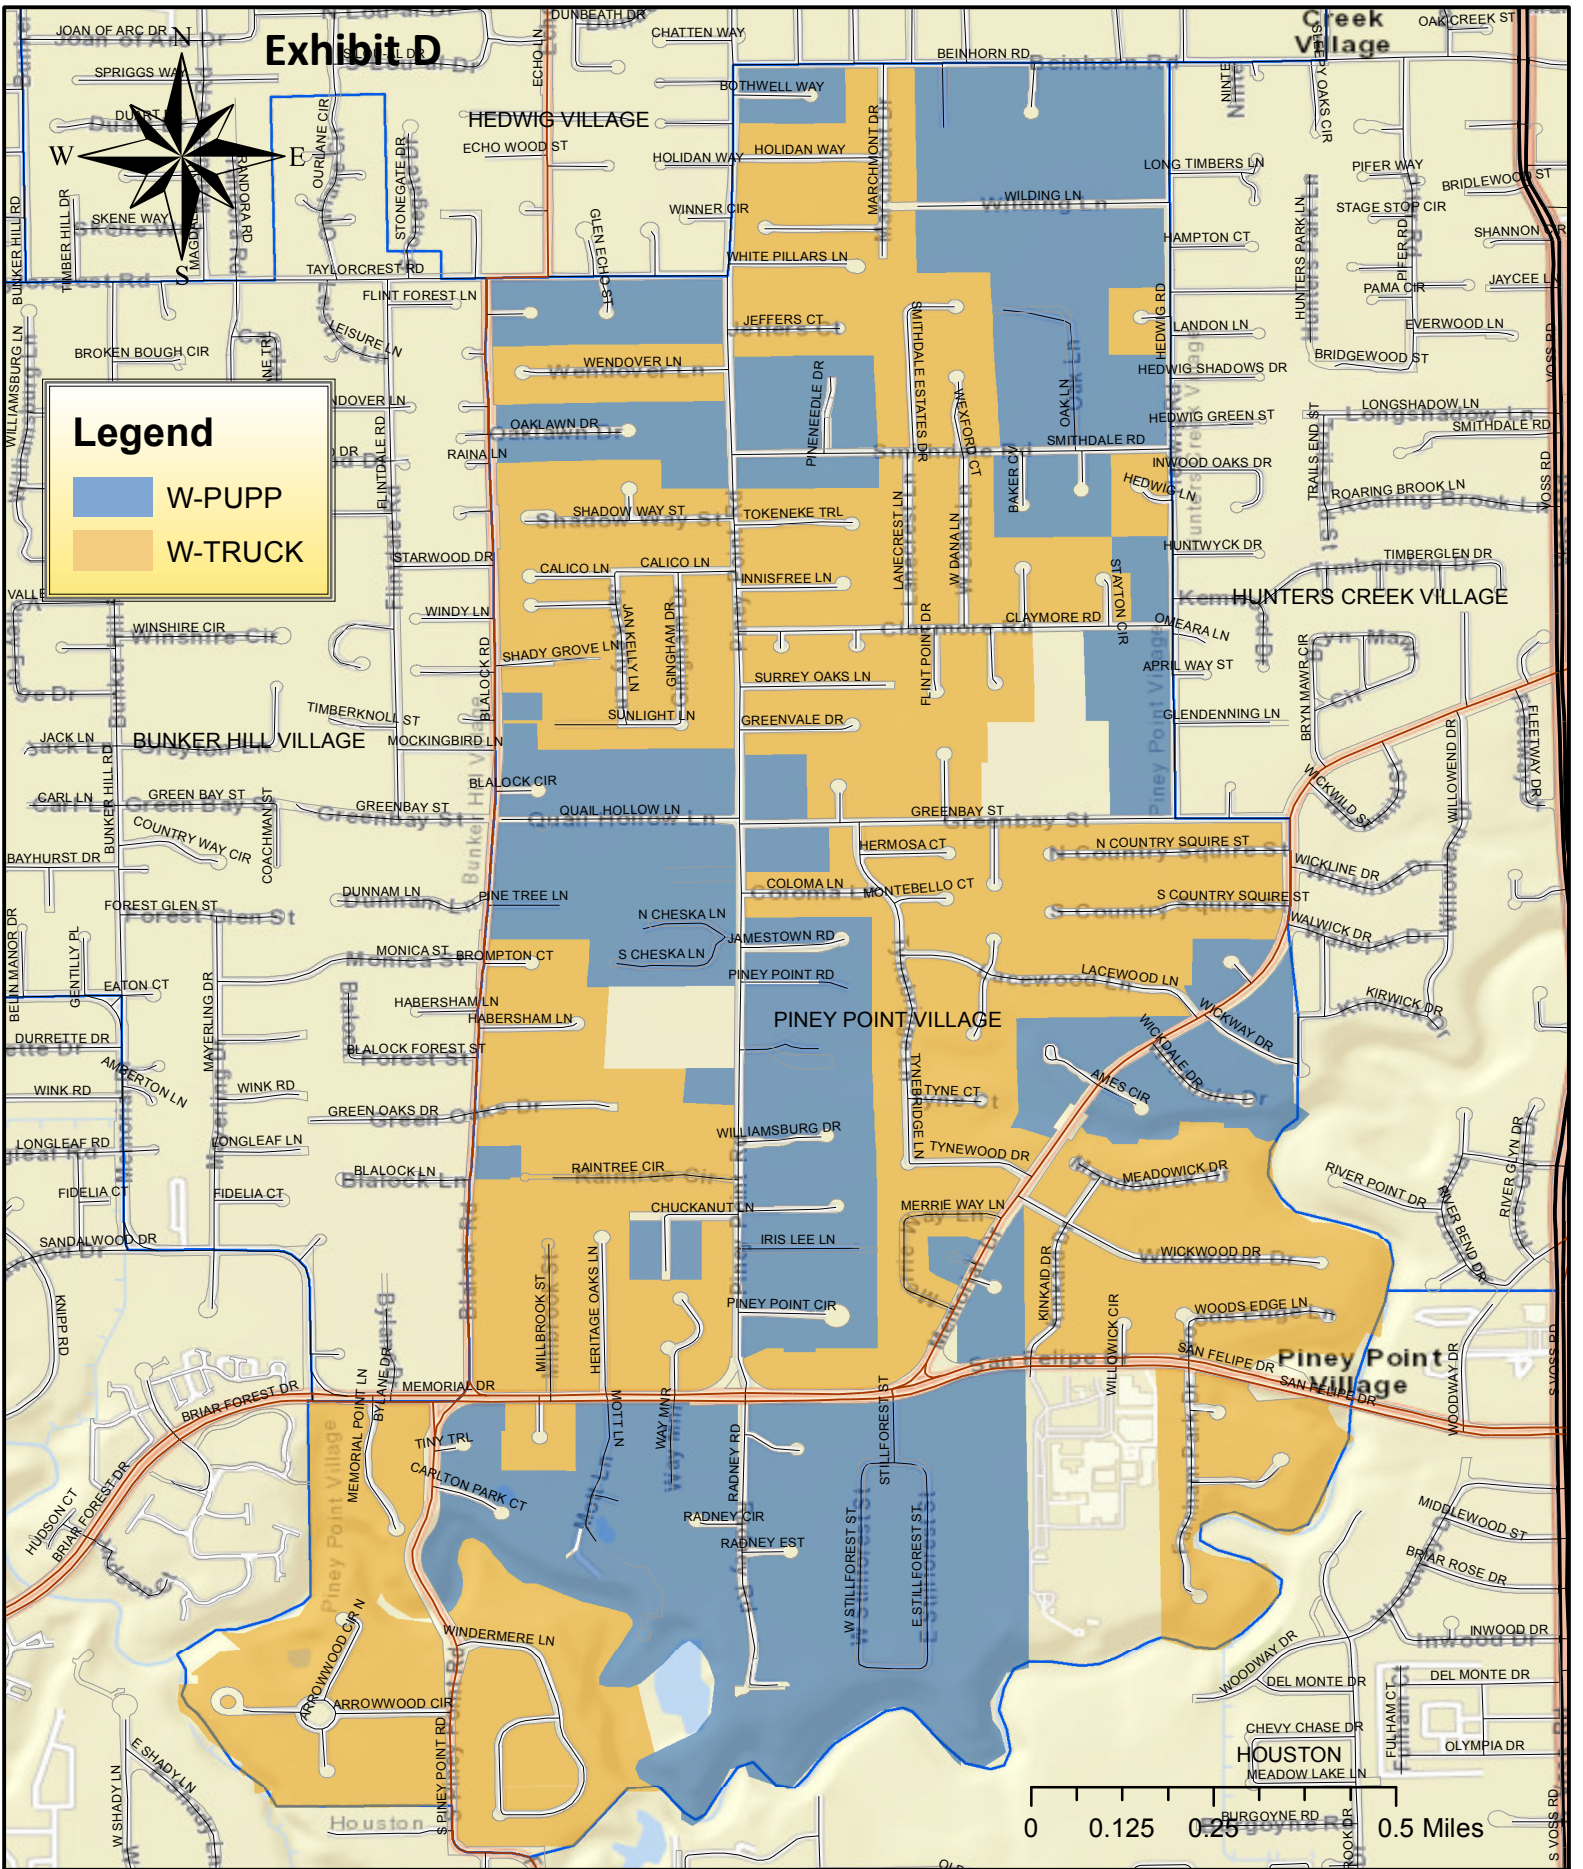

Exhibit D

Legend

- W-PUPP
- W-TRUCK

PINEY POINT VILLAGE WCA RECYCLE SERVICE AREAS